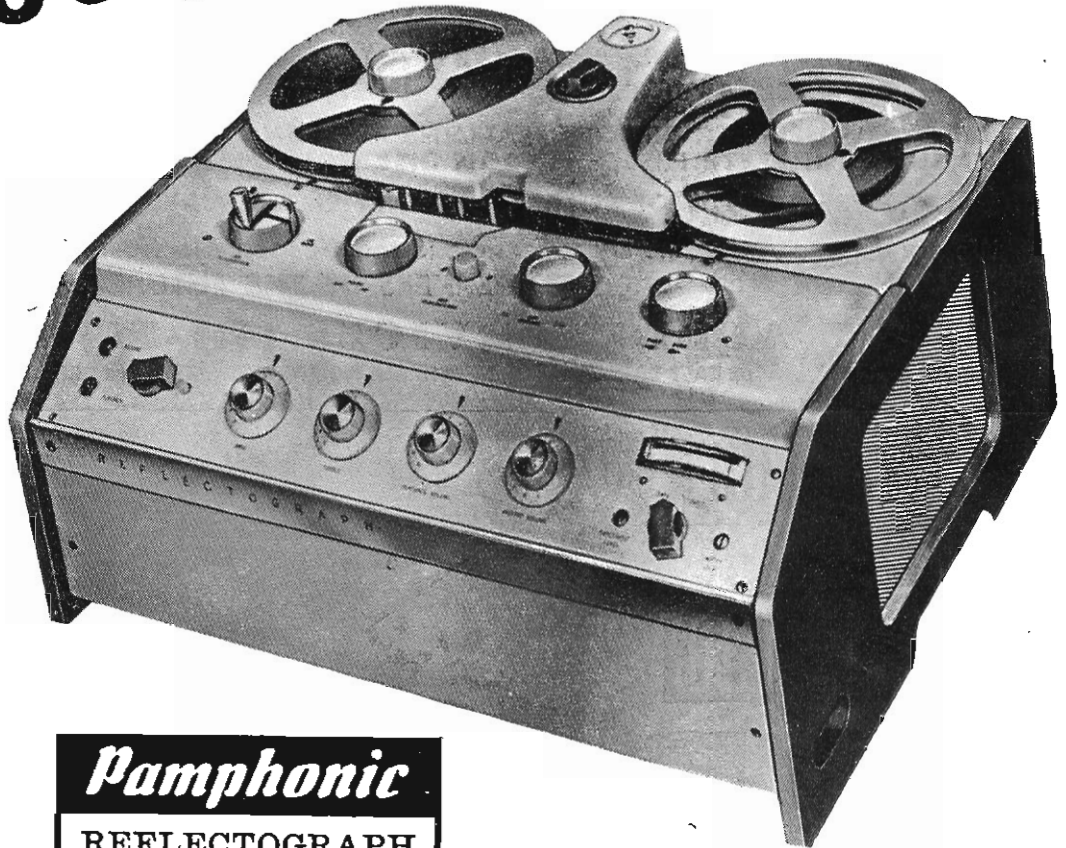

SOUND GENIUS

LUDWIG VAN BEETHOVEN
1770 - 1827

Composed his first Piano Concerto at the age of 25—his first Symphony 5 years later—then came 27 years of symphonic masterpieces. Pamphonic designed their first sound system in 1930—then came 30 years of research culminating in their development of Natural Sound—personified in the 'REFLECTOGRAPH'. Quality design, matched to the world's great music, is 'SOUND GENIUS'.

Pamphonic
REFLECTOGRAPH

THE REFLECTOGRAPH RANGE of tape recorders can now be supplied in the **NEW** COSMONAUT SLIM-LINE fold away domestic units.

Write for details now.

Please send full information on

MODEL A	2 track. Record & playback	
MODEL B	4 track. Record & playback	
MODEL C	2 track Stereo record & playback	
MODEL D	2 track. Playback only	